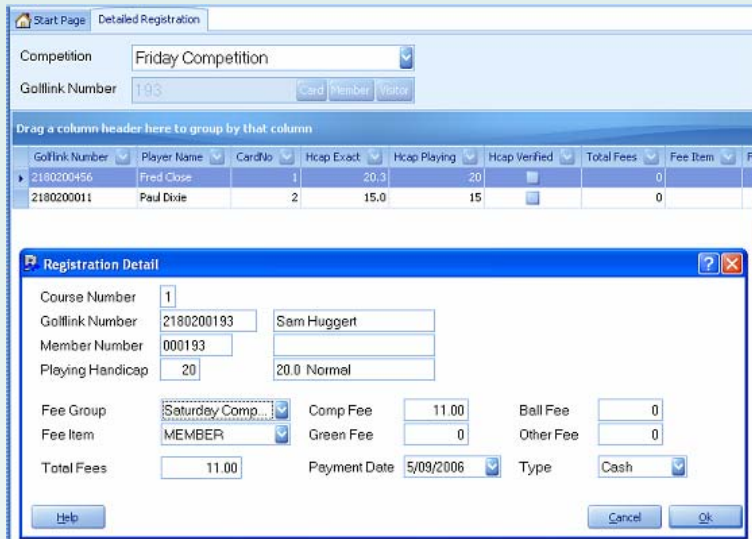

Pulse GOLFpak

Designed to incorporate GOLF Link with all aspects of Competition Management and Member Bookings. Also provides a complete Membership Database with Photo Id and Member Promotions. The networked system uses Microsoft SQL Server Database and Microsoft .NET Programming System.

Competition Management